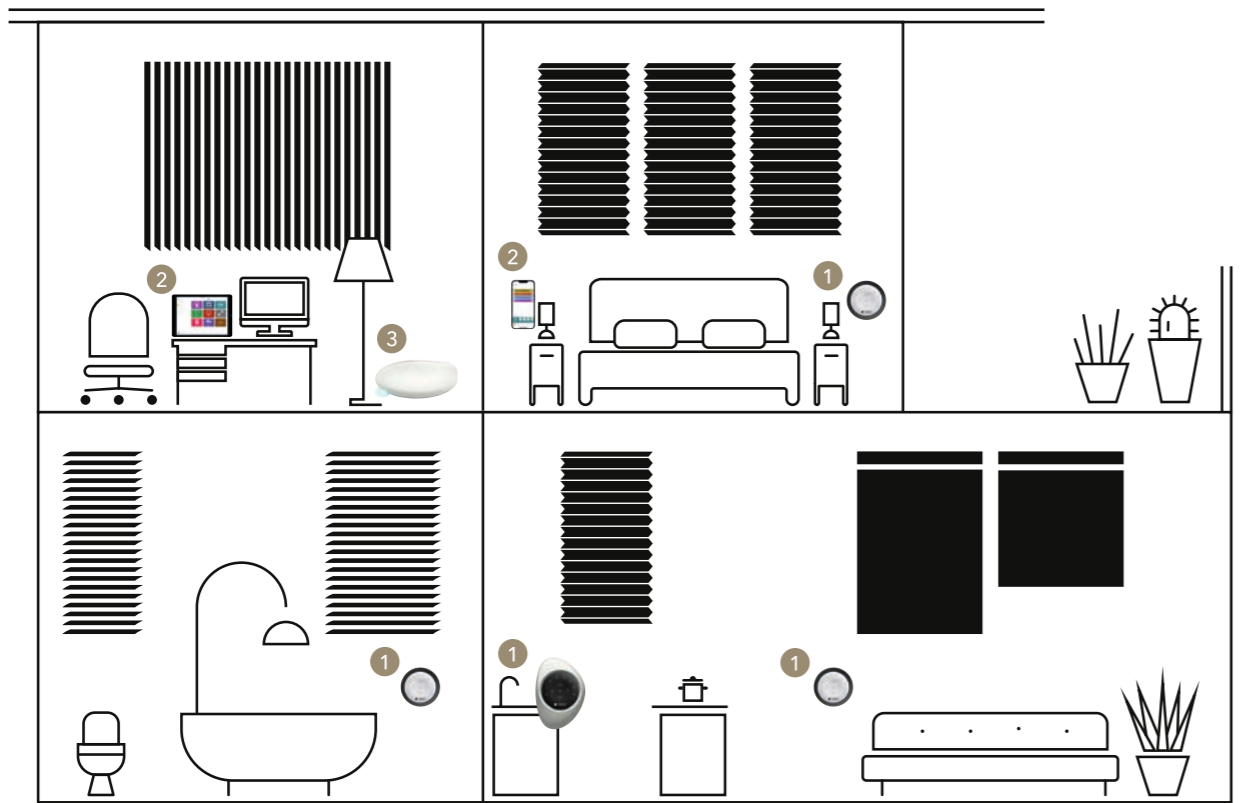

Intelligent gekoppeld

Functionaliteit in alle ruimtes.

18 |

FAQ

Vragen, antwoorden en technische informatie.

Om het voor u makkelijker te maken om te kiezen voor PowerView®-motoren Generation 3, hebben we op deze pagina een aantal van de meest gestelde vragen over PowerView® beantwoord.

Wat zijn de minimale Smart Home-vereisten voor PowerView®?

Om PowerView® te kunnen gebruiken, hebt u een compatibele smartphone of tablet nodig (vanaf iOS 15 en Android versie 9), een stabiele internettoegang en optioneel een vrije LAN-poort voor Gateway Pro op de internetrouter.

Kan PowerView® ook offline worden gebruikt?

Het systeem kan ook worden gebruikt in een privé WLAN zonder internettoegang. Enkel voor het instellen van de PowerView®-Gateway Gen 3 hebt u een internetverbinding nodig om het apparaat te registreren.

Waar moet de PowerView® Gateway/Gateway Pro Gen 3 worden geplaatst?

De reikwijdte van de radiogestuurde zender kan door plaatselijke omstandigheden variëren. Daarom moet de PowerView®-Gateway/Gateway Pro Gen 3 zo centraal mogelijk in huis geplaatst worden.

Zijn radiogestuurde verbindingen gevaarlijk?

De apparaten communiceren alleen met elkaar als er acties worden geactiveerd, bijv. "Jaloezie neerlaten".

| 19

Componenten voor individuele besturing

Zonwerings-product(en)	Besturing met PowerView® Generation 3	1 Afstandsbediening Gen 3	2 APP via smartphone/tablet	3 Gateway/Gateway Pro Gen 3	Verbindingen	
	+				-	
Beginner						
Expert						RemoteConnect
	+				RemoteConnect / apps en Smart-Home-systemen van andere fabrikanten	
Professional						

Hoe gaat PowerView® om met de gegevensbescherming?

Persoonlijke gegevens worden uitsluitend opgeslagen op de PowerView® Gateway/Gateway Pro Gen 3. Delen van de gegevens worden alleen in versleutelde vorm doorgestuurd als u via uw smartphone buiten uw WLAN-bereik werkt. In beide gevallen echter alleen met uw goedkeuring.